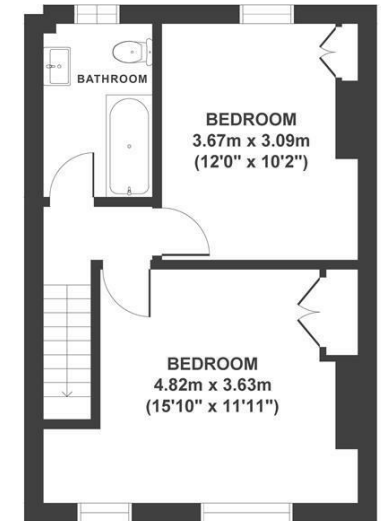

## Stretford Road WHITEHALL

APPROXIMATE FLOOR AREA  
81 SQM / 872 SQFT

GROUND FLOOR

FIRST FLOOR

Boardwalk